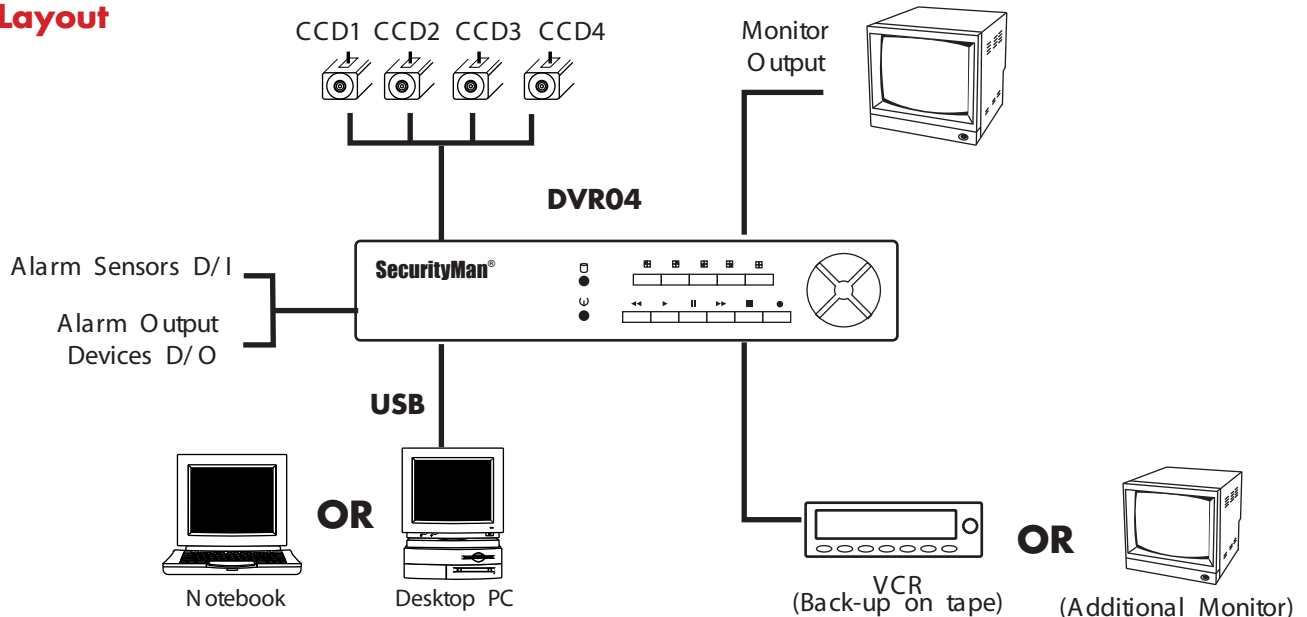

System Layout