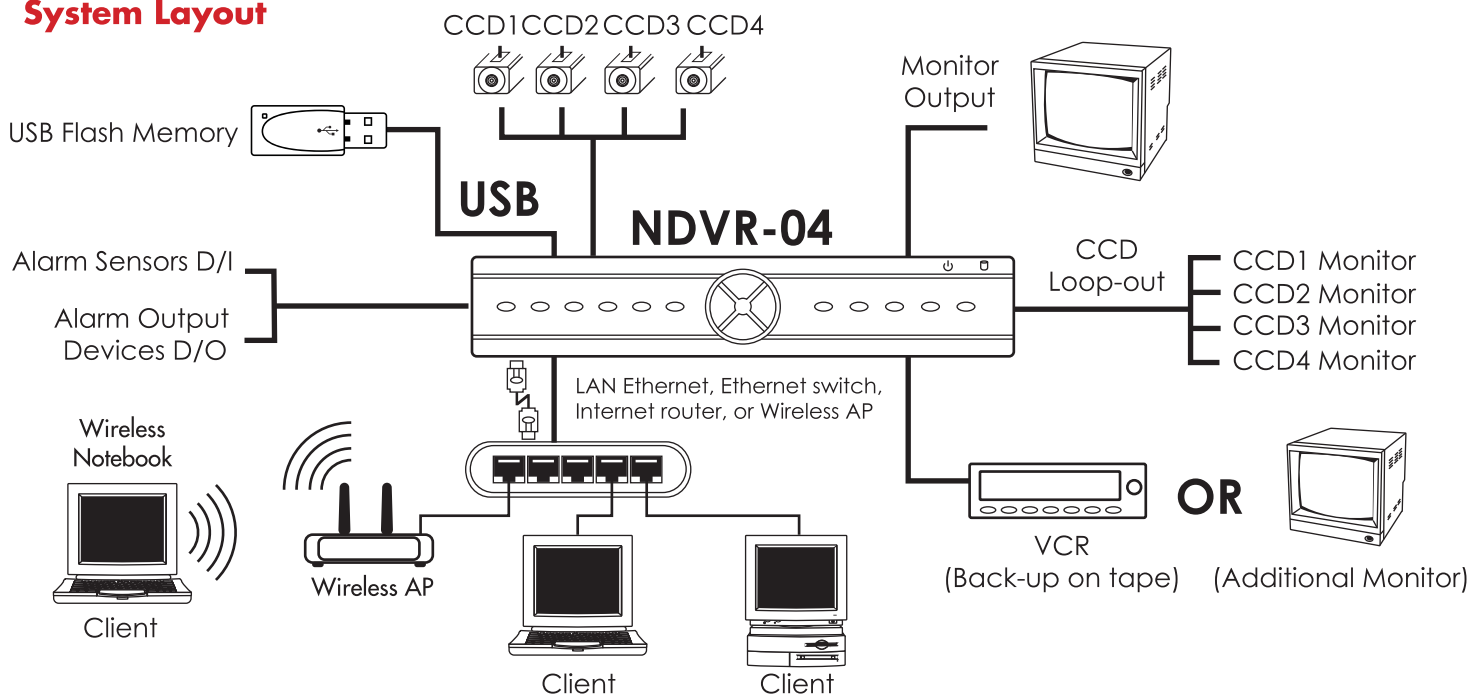

NDVR-04

SecurityMan®

4 Channel TRIPLEX NETWORK Digital Video Recorder
with USB, Audio, and Video Motion Detection

Model:

NDVR-04-200 (w/ 200GB HDD)

NDVR-04-320 (w/ 320GB HDD)

NDVR-04-500 (w/ 500GB HDD)

IDEAL FOR HOME AND BUSINESS
EASY TO SETUP & USE

The **NDVR-04** is designed to satisfy video surveillance needs of small businesses and homes. It is relatively inexpensive and much less complex to operate than other expensive and complicated network DVRs. It performs clear and smooth MJPEG digital video recording and allows user to monitor remotely over broadband line Internet/network with fixed/static IP address. And, unlike VCR tapes, the recorded video quality won't be deteriorated in the long run. The recorded video files can also be easily backup-saved to a portable USB Flash Drive for easy submission of evidence.

System Layout

Features

- VCR-like easy-to-use and reliable embedded standalone DVR
- Video Motion Detection (VMD): programmable 48 targets each camera
- Triplex DVR : Able to monitor, record and playback simultaneously
- Networkable over LAN/WAN/broadband Internet with fixed IP address
- Watermark for video authentication
- Smart programming for alarm recording at higher quality/resolution/speed and normal recording at lower quality/resolution/speed
- Display mode: Auto Switch, PIP (picture in picture), Full Screen, Quad, Zoom, & Switch-able Playback & Live displays
- Easy backup: via network client software (to remote PC) or USB 2.0 port (to USB flash drive)
- Up to 4 cameras digital recording at the same time
- Good for alarm sensors integration
- 1 channel audio recording
- With 200GB HDD, NDVR-04 records approximately 62hrs @ 60fps;3703 hrs @ 1fps