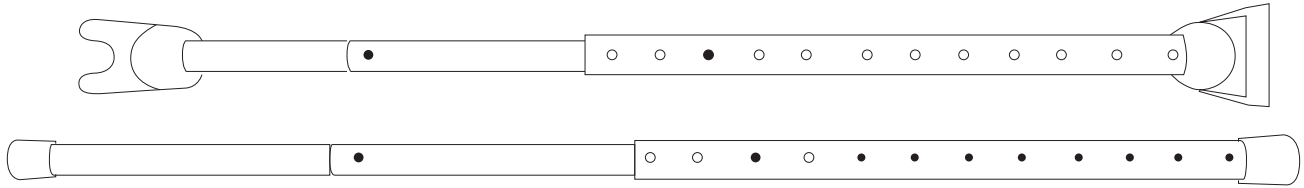

## Adjustable Door and Window Security Bar (Black)

### Introduction:

The SecurityMan SECURITYBARB is a heavy duty; dual function security bar made from high grade iron that can secure just about any hinged and/or sliding doors and windows. The SECURITYBARB is fully adjustable with an angled rubber bottom that assures full contact and strong grip on all types of floors without scratching them.

#### **SLIDING DOORS AND WINDOWS**

1. Attach the white caps to the ends of the SECURITYBARB, and adjust the length of the bar by pressing in the gold button and slightly rotate either tube so that the alignment holes and button are misaligned, then slide the smaller tube (2 parts; top and middle) in or out to make your adjustments.
2. Once you've reached the desired length, rotate the tubes so that the button and holes are realigned and the button pops back out of the alignment hole.
3. Place the SECURITYBARB in-between the sliding door /window and the sliding door/window frame.