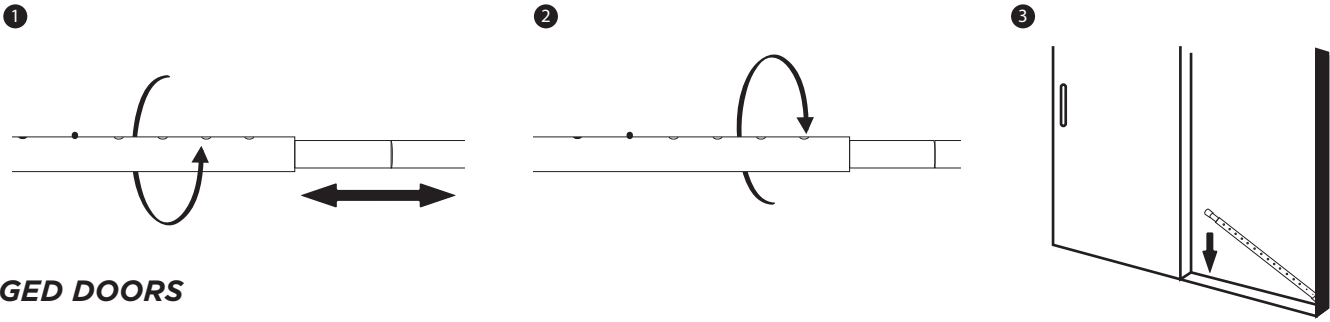

### Introduction:

The SecurityMan SECURITYBARB is a heavy duty; dual function security bar made from high grade iron that can secure just about any hinged and/or sliding doors and windows. The SECURITYBARB is fully adjustable with an angled rubber bottom that assures full contact and strong grip on all types of floors without scratching them.

### Setup & Installation

The SECURITYBARB can be used on both hinged and/or sliding doors and windows. The following guide will show you how to place the SECURITYBARB on both applications.

#### **SLIDING DOORS AND WINDOWS**

1. Attach the white caps to the ends of the SECURITYBARB, and adjust the length of the bar by pressing in the gold button and slightly rotate either tube so that the alignment holes and button are misaligned, then slide the smaller tube (2 parts; top and middle) in or out to make your adjustments.
2. Once you've reached the desired length, rotate the tubes so that the button and holes are realigned and the button pops back out of the alignment hole.
3. Place the SECURITYBARB in-between the sliding door /window and the sliding door/window frame.