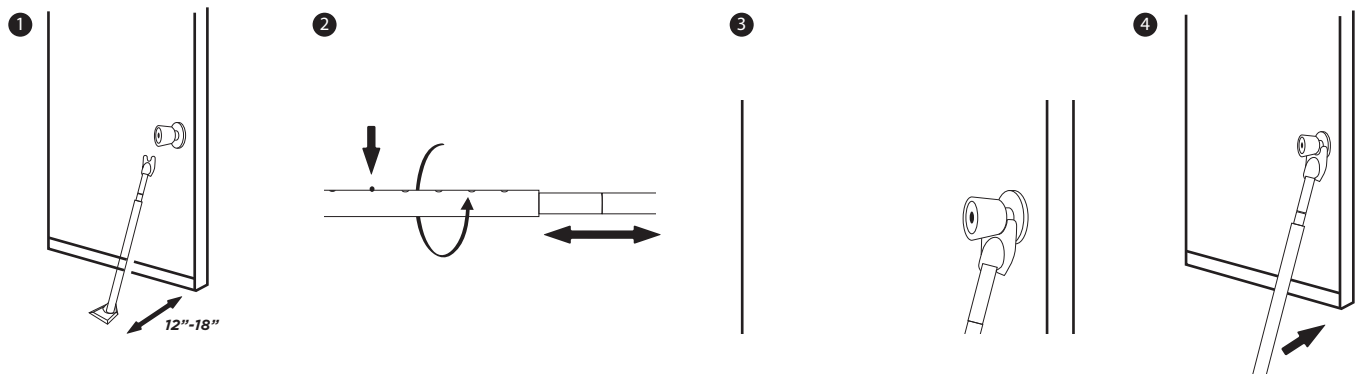

### Setup & Installation

The SECURITYBARB can be used on both hinged and/or sliding doors and windows. The following guide will show you how to place the SECURITYBARB on both applications.

#### **SLIDING DOORS AND WINDOWS**

1. Attach the white caps to the ends of the SECURITYBARB, and adjust the length of the bar by pressing in the gold button and slightly rotate either tube so that the alignment holes and button are misaligned, then slide the smaller tube (2 parts; top and middle) in or out to make your adjustments.
2. Once you've reached the desired length, rotate the tubes so that the button and holes are realigned and the button pops back out of the alignment hole.
3. Place the SECURITYBARB in-between the sliding door /window and the sliding door/window frame.

## HINGED DOORS

1. Attach the rubber foot and fork to the ends of the SECURITYBARB and angle the rubber foot end 12-18 inches from the bottom of the door.
  2. Adjust the length of the bar by pressing in the gold button and slightly rotate either tube so that the alignment holes and button are misaligned, then slide the smaller tube (2 parts; top and middle) in or out to make your adjustments. Once you've reached the desired length, rotate the tubes so that the button and hole are realigned and the button pops back out of the alignment hole.
  3. Place the fork's flat end of the SECURITYBARB under the door knob.
  4. Slide the bottom rubber foot in towards the door until its snug and tight.
- IMPORTANT: For maximum grip, please refrain from placing the rubber foot of the SECURITYBARB on loose rugs or mats.

## Specifications:

2-in-1 Material Force	For door knob, sliding door, & window
Material	High grade iron tube
Force	400lbs max pressure
Adjustable Length	18.25" to 46.50" (inch)
Adjustable hole	12 ports
Gauge	1/16" (thickness)
Color	Black
Size	Outer bar 17.0" x 1.0" / Inner bar 17.0" x 0.86" (2 parts, without feet attached)
Weight (net / gross)	1.70 lbs / 2.70 lbs