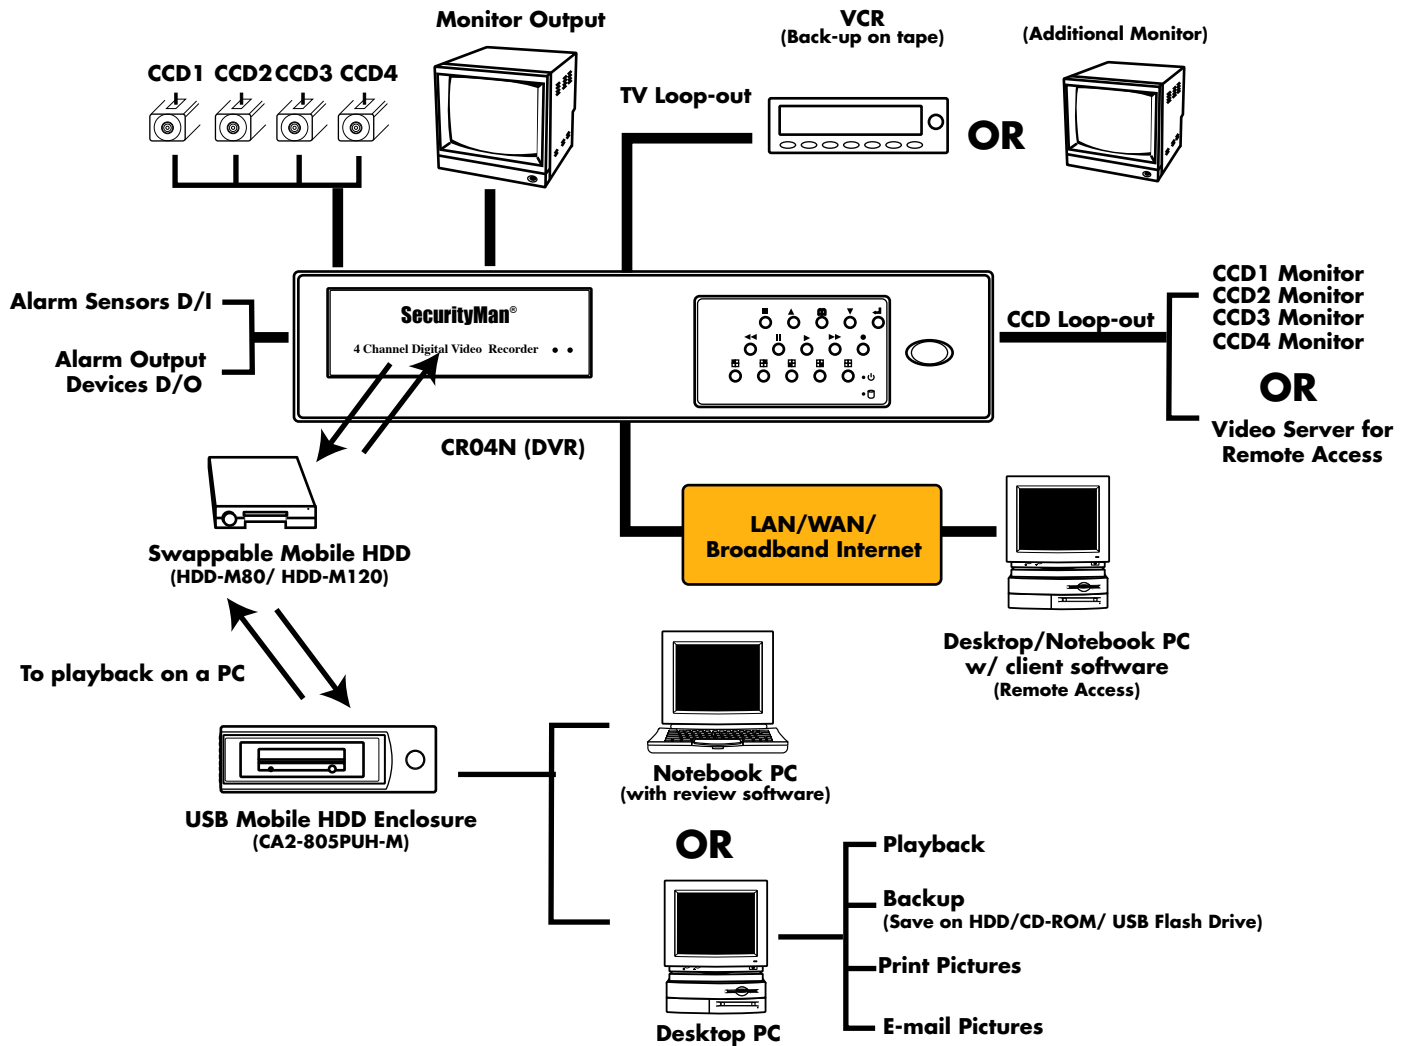

CR04N SYSTEM LAYOUT